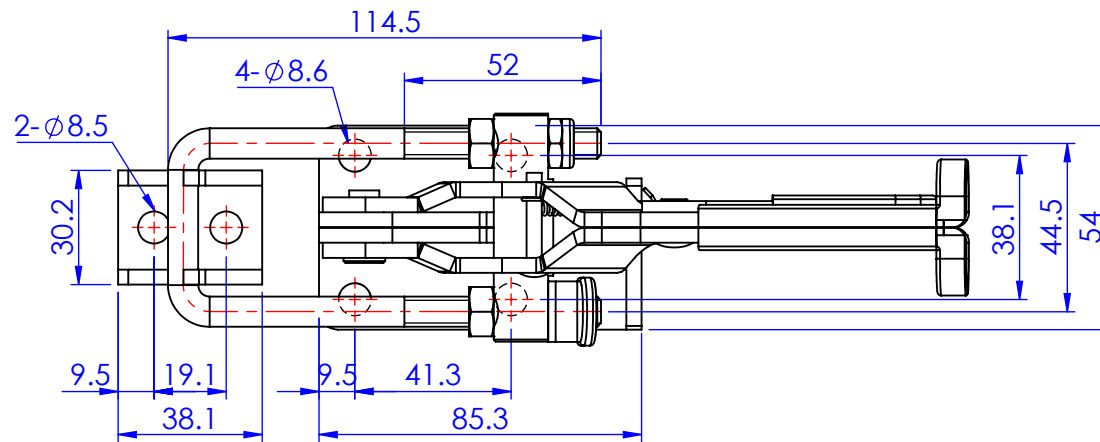

Part No:	GH-40341-RSS
Holding Capacity:	900Kg
Weight:	0.75Kg
Latch Plate Supplied:	GH-40341-LPSS

Unit:mm

Scale: 1:2

 **Good Hand Enterprise Co., Ltd**

TITLE:		
DWG NO.	GH-40341-RSS	A4