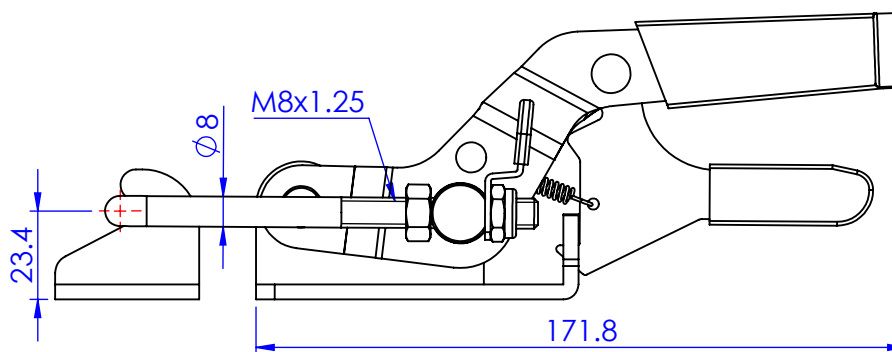

Part No:	GH-40341-RSS
Holding Capacity:	900Kg
Weight:	0.75Kg
Latch Plate Supplied:	GH-40341-LPSS

Unit:mm

Scale: 1:2

 **Good Hand Enterprise Co., Ltd**

TITLE:		
DWG NO.	GH-40341-RSS	A4