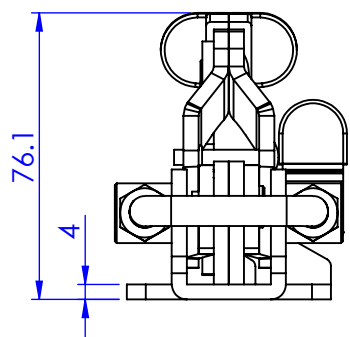

Part No:	GH-40341-RSS
Holding Capacity:	900Kg
Weight:	0.75Kg
Latch Plate Supplied:	GH-40341-LPSS

Unit:mm

Scale: 1:2

 **Good Hand Enterprise Co., Ltd**

TITLE:		
DWG NO.	GH-40341-RSS	A4