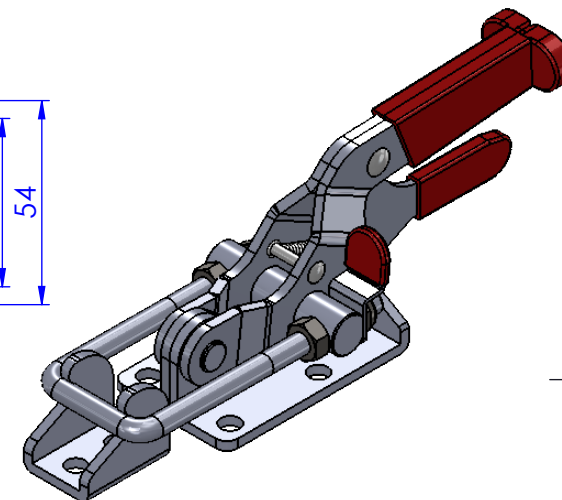

Part No:	GH-40341-RSS
Holding Capacity:	900Kg
Weight:	0.75Kg
Latch Plate Supplied:	GH-40341-LPSS

Unit:mm

Scale: 1:2

 **Good Hand Enterprise Co., Ltd**

TITLE:		
DWG NO.	GH-40341-RSS	A4