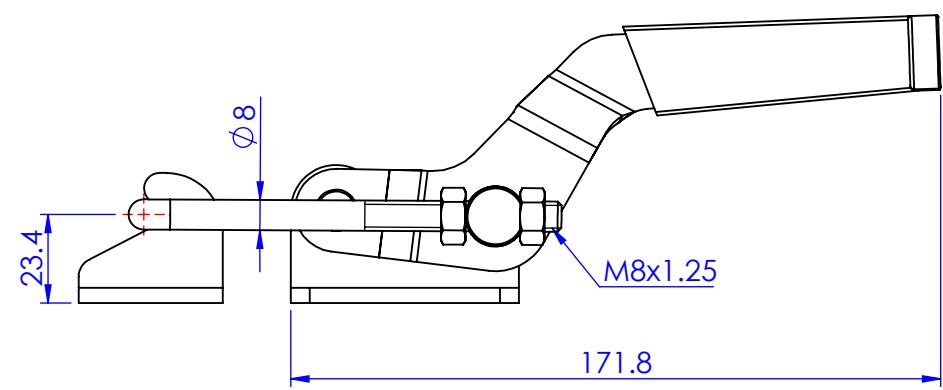

Part No:	GH-40341-SS
Holding Capacity:	900Kg
Weight:	0.68Kg
Latch Plate Supplied:	GH-40341-LPSS

Unit:mm
Scale: 1:2

 **Good Hand Enterprise Co., Ltd**

TITLE:		
DWG NO.	GH-40341-SS	A4