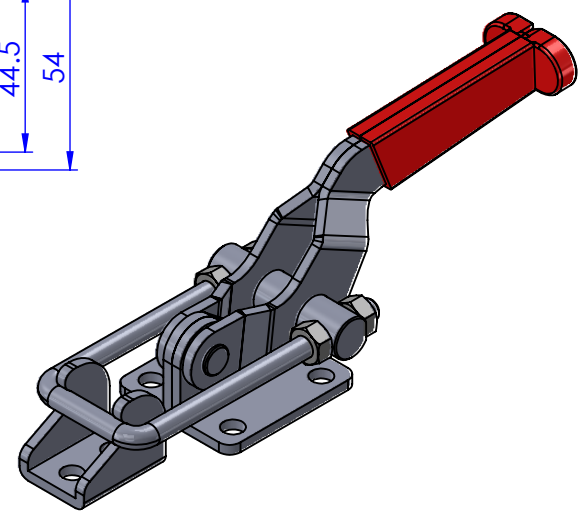

Part No:	GH-40341-SS
Holding Capacity:	900Kg
Weight:	0.68Kg
Latch Plate Supplied:	GH-40341-LPSS

Unit:mm
Scale: 1:2

 **Good Hand Enterprise Co., Ltd**

TITLE:		
DWG NO.	GH-40341-SS	A4