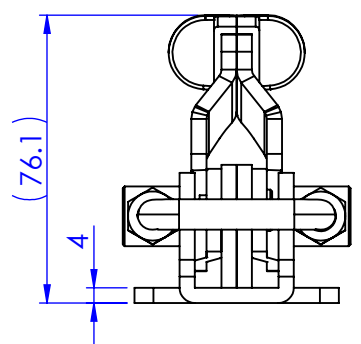

Part No:	GH-40341-SS
Holding Capacity:	900Kg
Weight:	0.68Kg
Latch Plate Supplied:	GH-40341-LPSS

Unit:mm
Scale: 1:2

 **Good Hand Enterprise Co., Ltd**

TITLE:		
DWG NO.	GH-40341-SS	A4