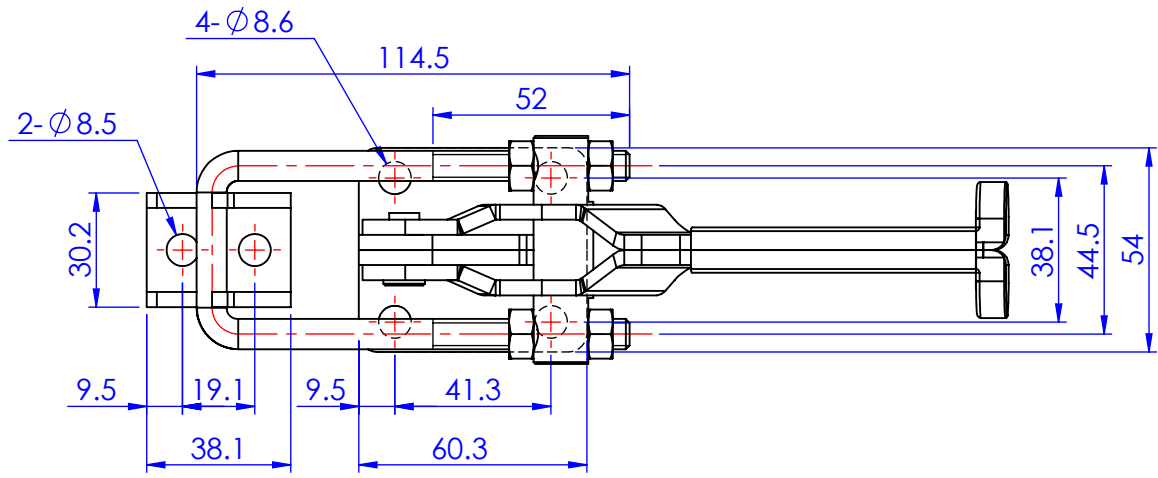

Part No:	GH-40341-SS
Holding Capacity:	900Kg
Weight:	0.68Kg
Latch Plate Supplied:	GH-40341-LPSS

Unit:mm
Scale: 1:2

 **Good Hand Enterprise Co., Ltd**

TITLE:		
DWG NO.	GH-40341-SS	A4